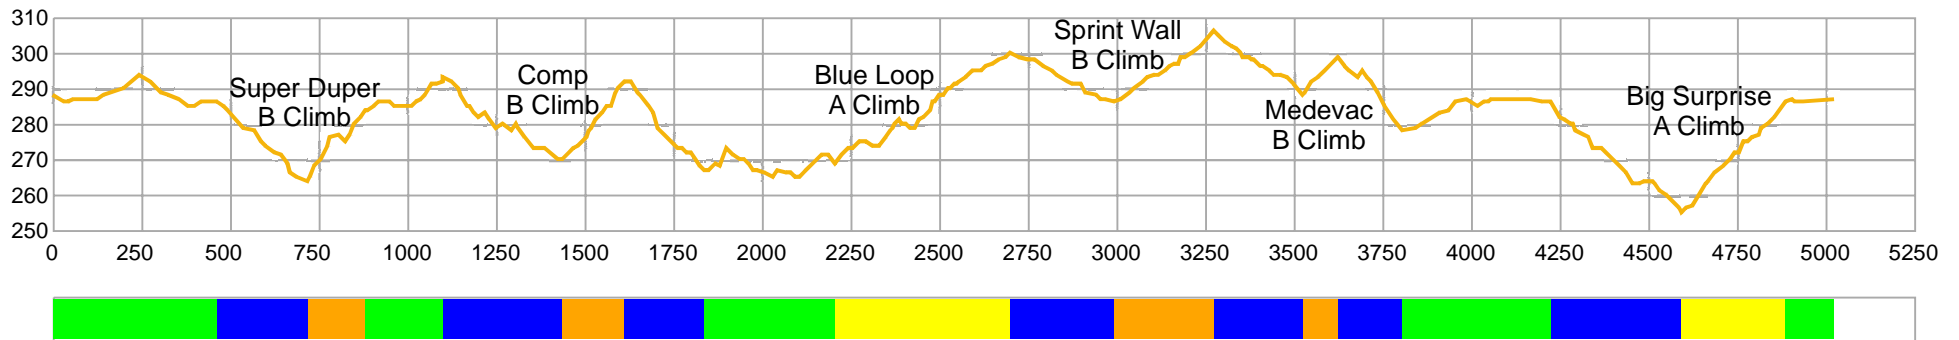

# ASAA State Championships 2019 Girls' Interval Start Classic Technique 5Km 5000m Course

## Categorized Climbs

- Super Duper B Climb - 22m total climbing / average gradient 12.3%
- Comp B Climb - 22m total climbing / average gradient 11.4%
- Blue Loop A Climb - 34m total climbing / average gradient 6.2%
- Sprint Wall B Climb - 20m total climbing / average gradient 7.1%
- Medevac B Climb - 11m total climbing / average gradient 11.0%
- Big Surprise A Climb - 31m total climbing / average gradient 10.7%

## General Course Specs

- Measured distance: 5028m
- HD = 51m (Height Difference)
- MC = 34m (Maximum Climb)
- TC = 194m (Total Climb)
- Average climb per kilometer = 38.6m/Km