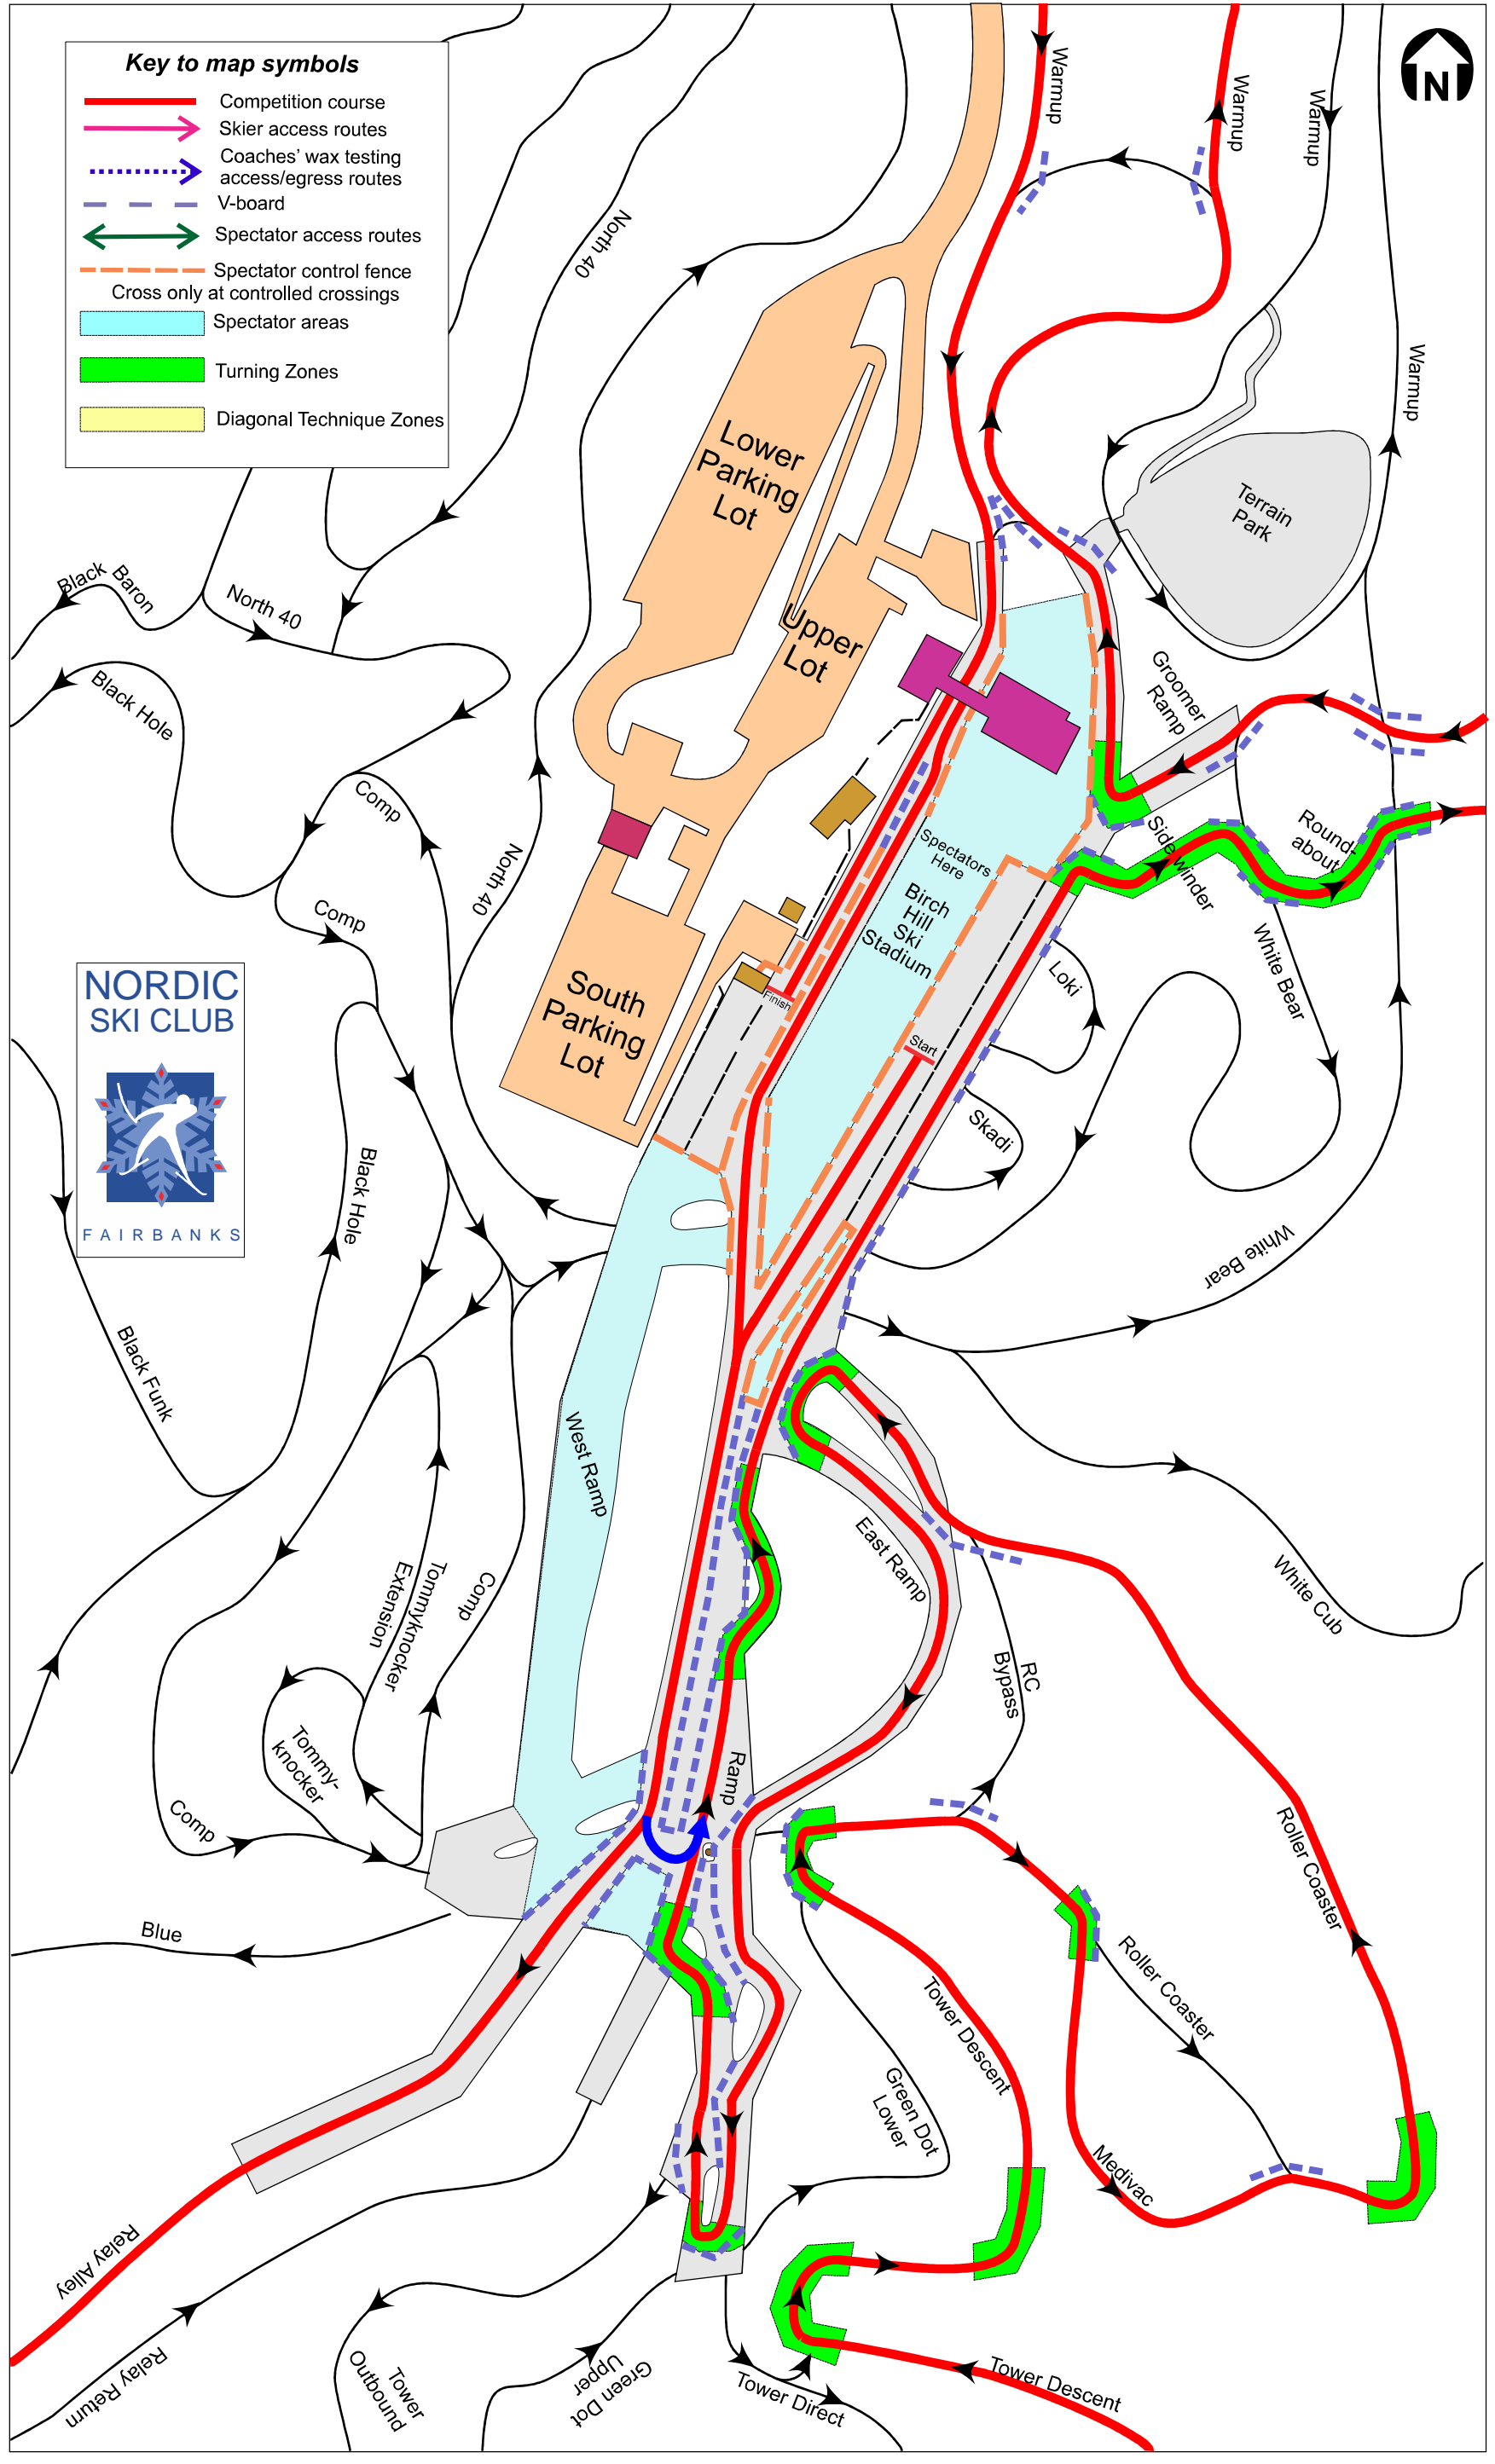

ASAA State Nordic Ski Championships

Friday, February 25, 2022

Mass Start/Classic Technique

Girls 7.5Km (5Km + 2.5Km)

Key to map symbols

- Red line: Competition course
- Pink arrow: Skier access routes
- Blue arrow: Coaches' wax testing access/egress routes
- Blue dashed line: V-board
- Green double arrow: Spectator access routes
- Orange dashed line: Spectator control fence
- (Note: Cross only at controlled crossings)
- Light blue area: Spectator areas
- Green area: Turning Zones
- Yellow area: Diagonal Technique Zones

organized by Nordic Ski Club of Fairbanks - Jim Whisenhant Ski Trails - Birch Hill Recreation Area, Fairbanks, Alaska