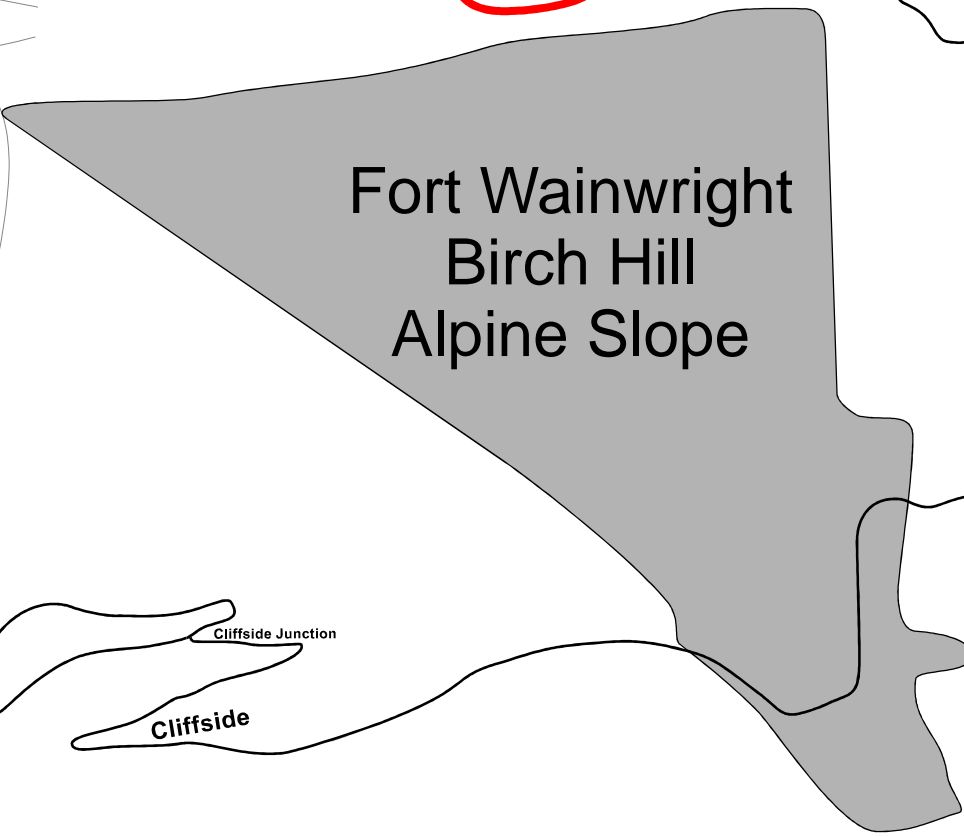

Fort Wainwright
Birch Hill
Alpine Slope

30Km Race Course
30Km=3x10Km

Competition Committee
Chief of Competition-
Chief of Course-Bill Husby
Head Groomer-Tom Helmers
Chief of Timing-Anna Sorensen
Volunteer Coordinator-