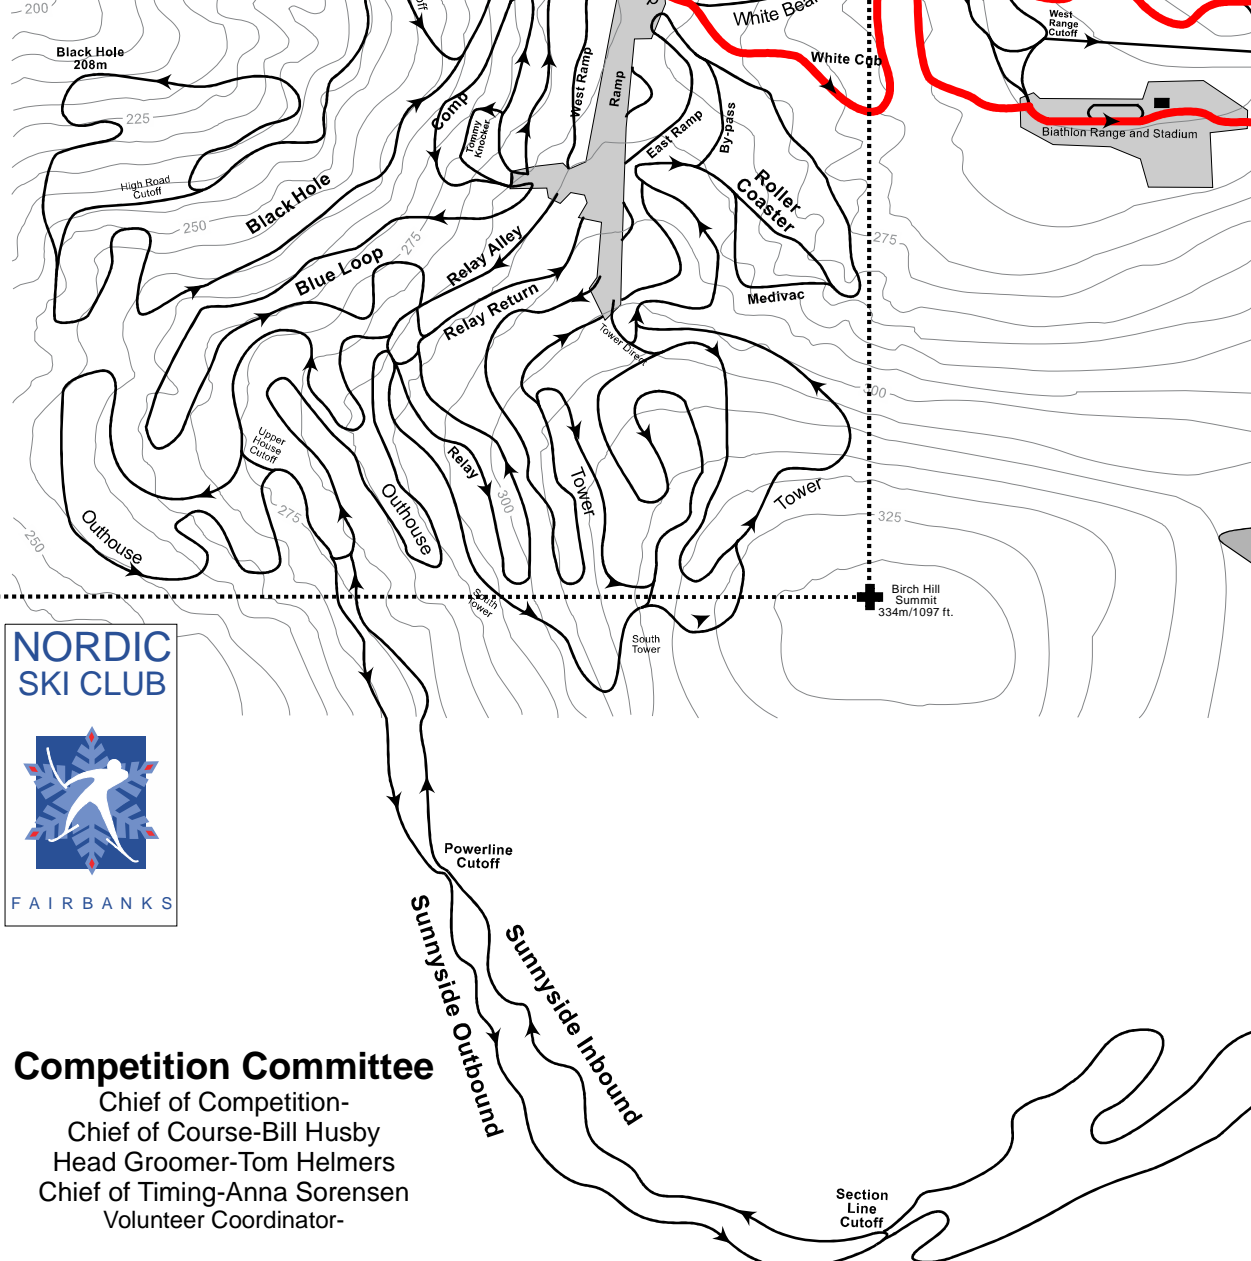

Birch Hill Recreation Area

(200 acres)

Technical Information for White Bear
Length 10082m
HD: 75m - TC: 290m - MC: 67m
Climb per Km: 28.8m/Km
2 x A Climbs - 35m, 57m
5 x B Climbs - 16m, 21m, 10m, 20m, 10m

Frank Soos Distance Series #3
The Unpleasantry
February 19, 2023
organized by Nordic Ski Club of Fairbanks
Birch Hill Recreation Area, Fairbanks, Alaska
30Km (3x10Km), 10km, 5Km
Mass Start / Free Technique

10Km Course Covers Entire White Bear