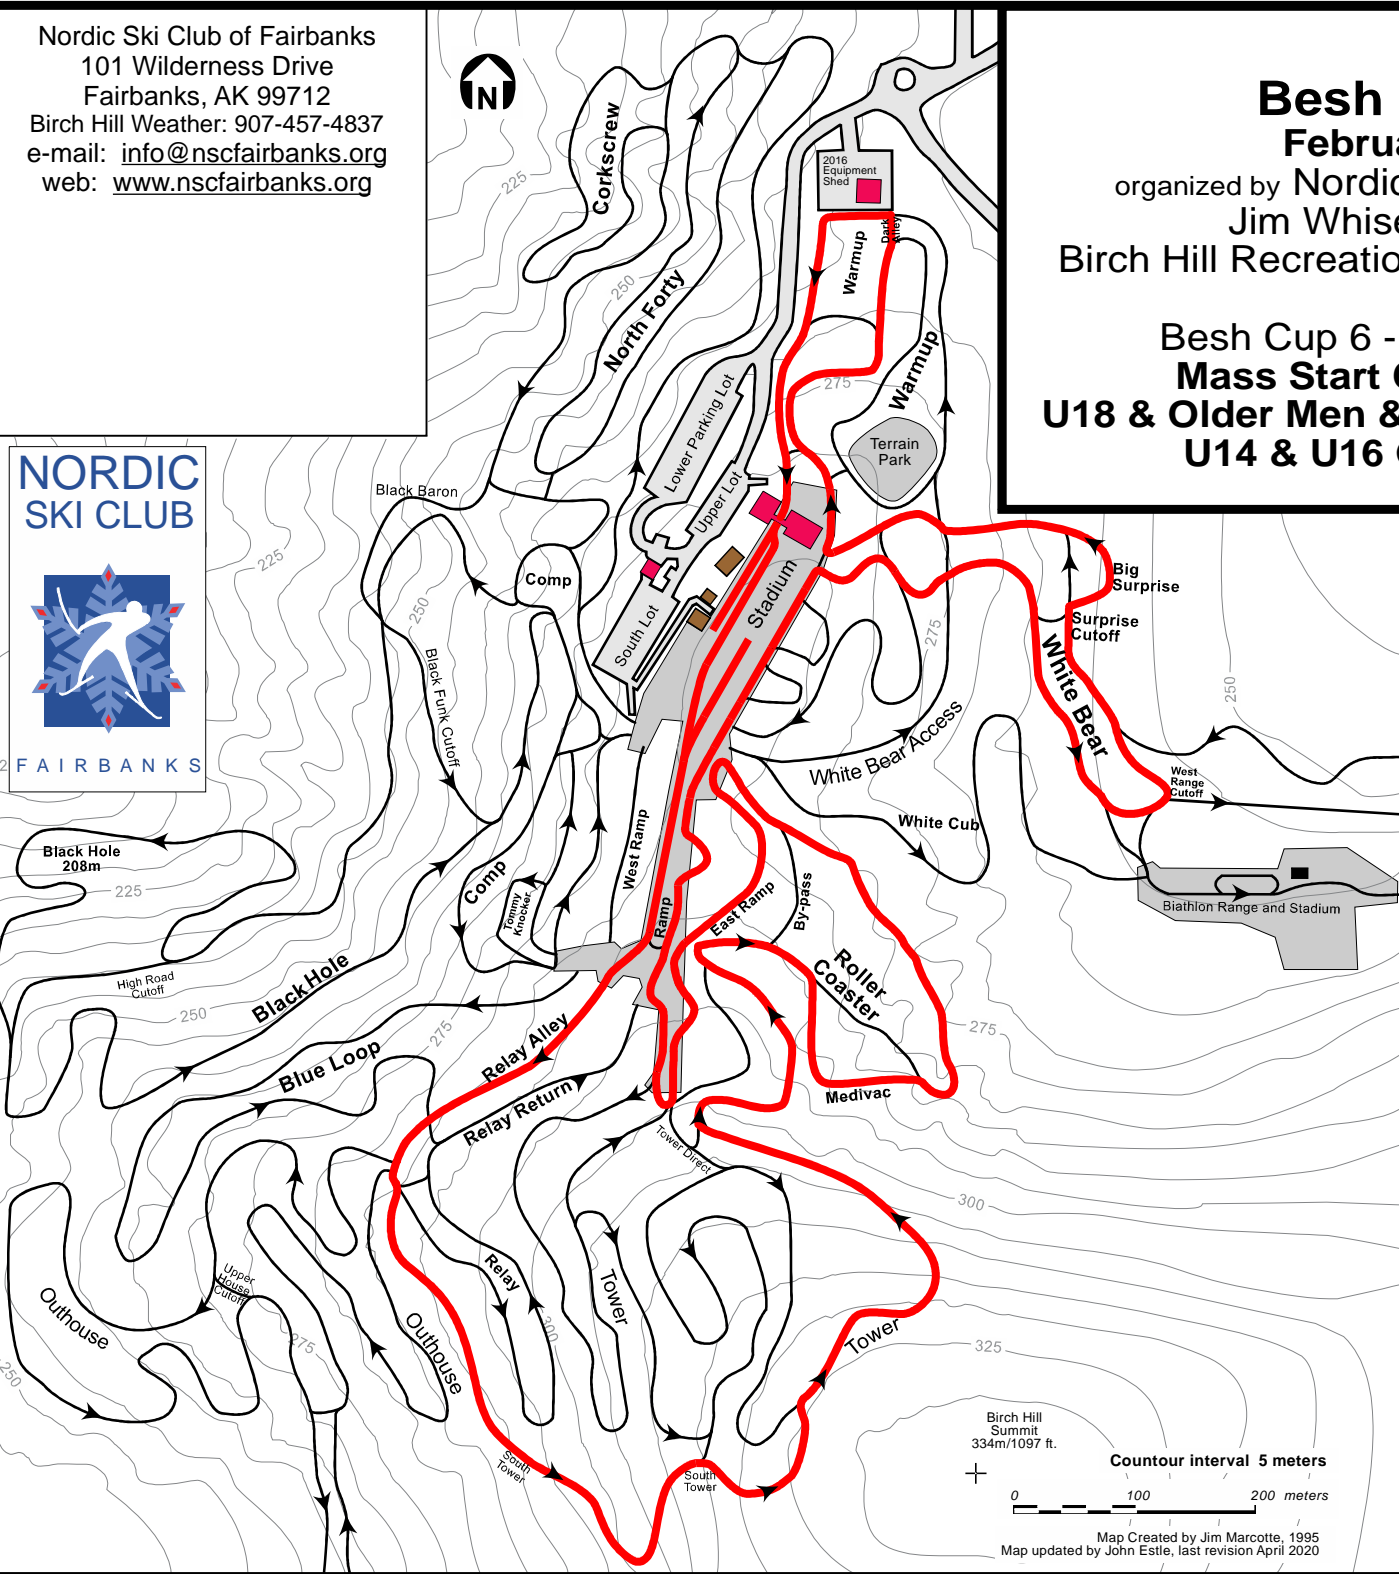

Nordic Ski Club of Fairbanks
 101 Wilderness Drive
 Fairbanks, AK 99712
 Birch Hill Weather: 907-457-4837
 e-mail: info@nscfairbanks.org
 web: www.nscfairbanks.org

Besh Cup Finals

February 4-5, 2023

organized by Nordic Ski Club of Fairbanks
 Jim Whisenant Ski Trails
 Birch Hill Recreation Area, Fairbanks, Alaska

Besh Cup 6 - Sunday, February 5
Mass Start Classic Technique
U18 & Older Men & Women 10Km (2 x 5Km)
U14 & U16 Girls & Boys 5Km

Technical Information
 for
**South Tower 5K/
 Red Course:**

Course Length: 5048m
 Height Difference (HD): 73m
 Maximum Climb (MC): 39m
 Total Climb (TC): 167m
 10Km: TC = 334m
 Climb per Km: 33.1m/km
 2 x A Climb: 39m, 31m
 3 x B Climb: 12m, 20m, 18m