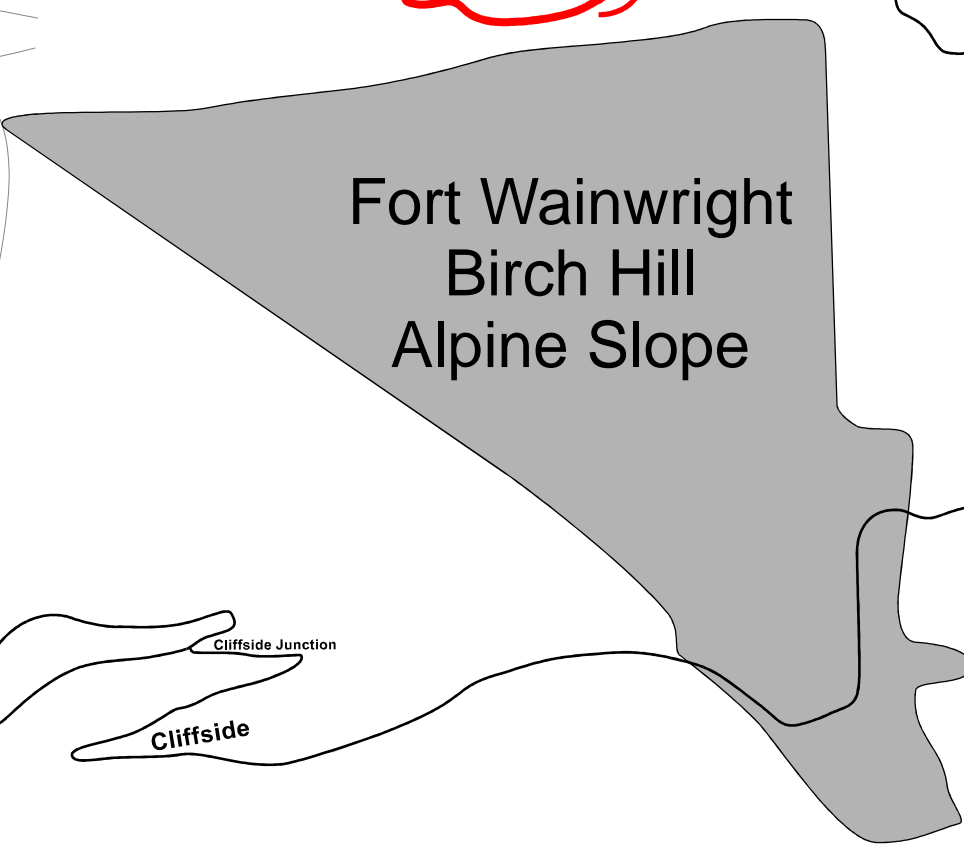

20Km
(2 x 10Km) &
10Km
(2 x 10Km)
Race
Course

Sunnyside Outbound
Sunnyside Inbound

White Bear Inbound
White Bear Outbound
Sonot Connecto

Fort Wainwright
Birch Hill
Alpine Slope