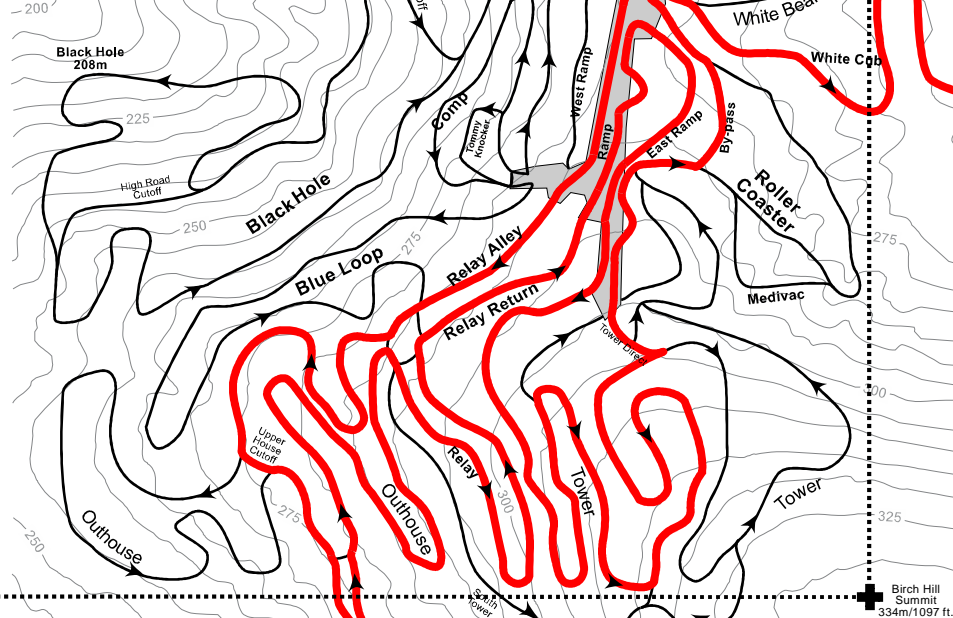

Birch Hill Recreation Area

(200 acres)

Technical Information for Red Course:
Course Length: 10407m / 20814m
Height Difference (HD): 93m
Maximum Climb (MC): 18m
Total Climb (TC): 320m / 640m
Climb per Km: 30.7m/km
n x B Climb: m, m, m

Frank Soos Distance Series #2
The Ginger Snap Special
January 20, 2024
organized by Nordic Ski Club of Fairbanks
Birch Hill Recreation Area, Fairbanks, Alaska
Mass Start / Free Technique
10Km (1 lap) / 20Km (2 laps)